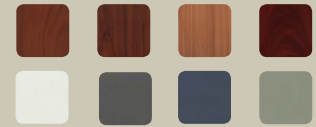

Price List

THE PLATINUM RANGE

- Heavy duty welded aluminium frame
- Available in a range of timber or powdercoat colours
- Contrast your slats and frame
- 10 year manufacturer warranty on all timber colour slats
- Self closing hinges
- Lockable D Latch

GATES

1.8m L x 1m W
1.8m L x 1.2m W

FIXED PANELS

1.8 L x 0.3 W
1.8 L x 0.5 W

Popular Colours:

Western Red Cedar, Bush Cherry, Light Oak, Jarrah
Surf Mist, Woodland Grey, Bluestone, Pale Eucalypt

THE HERITAGE RANGE

GATES

1.8m L x 1m W
1.8m L x 1.2m W

FIXED PANELS

1.8 L x 0.3 W
1.8 L x 0.5 W

Popular Colours:

Western Red Cedar, Bush Cherry, Light Oak, Jarrah
Surf Mist, Woodland Grey, Bluestone, Pale Eucalypt

THE CLASSIC

Surf Mist, Woodland Grey, Bluestone, Pale Eucalypt