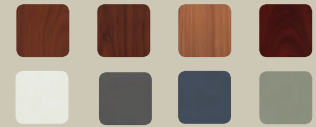

## THE PLATINUM RANGE

- Heavy duty welded aluminium frame
- Available in a range of timber or powdercoat colours
- Contrast your slats and frame
- 10 year manufacturer warranty on all timber colour slats
- Self closing hinges
- Lockable D Latch

### Popular Colours:

Western Red Cedar, Bush Cherry, Light Oak, Jarrah  
Surf Mist, Woodland Grey, Bluestone, Pale Eucalypt

### Popular Colours:

Surf Mist, Woodland Grey, Bluestone, Pale Eucalypt